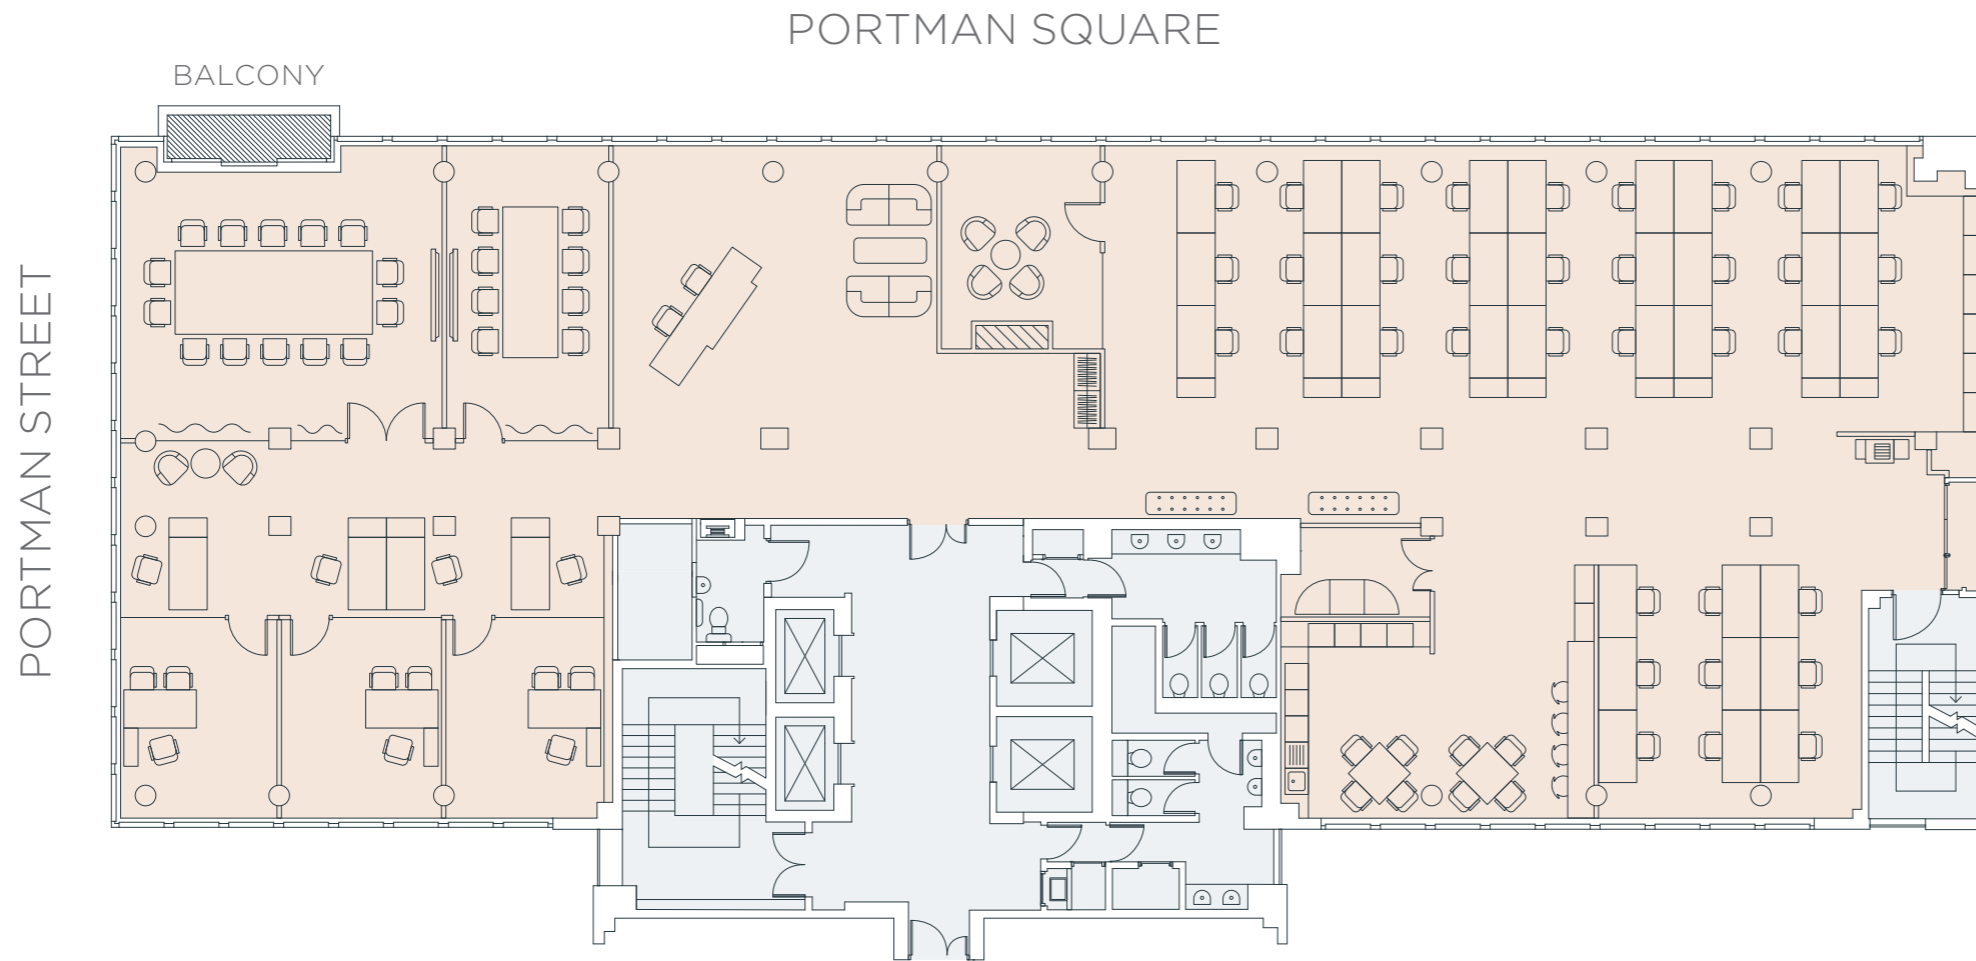

SPACE PLANS

OPTION TWO

| | |
|------------------------|-----------|
| Reception | 1 |
| Lounge | 1 |
| Boardroom | 1 |
| Meeting Room | 2 |
| Open Plan Desks | 36 |
| Support Staff Desks | 4 |
| Offices | 3 |
| Comms | 1 |
| Staff Tea Point | 1 |
| Print / Copy Point | 1 |
| Total Occupancy | 43 |